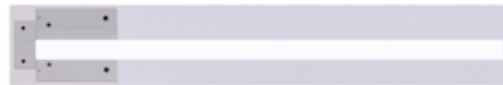

Reveal Plaster-In LED System 2.5W 24VDC

Designer: Gregory Kay

Description:

Reveal, a 24VDC linear LED system, features a shallow plaster-in aluminum extrusion. May be secured directly to studs without joist modification and plasters into .50 inch or thicker drywall, or between studs. Sold in 140 foot increments and may be field-cut to any length. Available in 2200K, 3500K, 4000K or 5700K, 85CRI, or 2700K or 3000K, 95CRI. Includes 2.5 watts per foot, 55 lumens per watt. May be powered using an electronic low voltage or 0-10V power supply. ELV power supplies include a 60, 100, 2X100, 3X100, or 4X100 watt option, dimmable with compatible dimmers: Legrand Adorne ADTH700RMTU, or Lutron: DIVA DVELV-300P, Skylark SELV-300P, or Maestro MAELV-600. 0-10V power supplies include a 96, 2X96, 3X96 or 4X96 watt option, dimmable with compatible dimmers: Phillips Sunrise SR1200ZTUNV, Leviton IP710-LF, or Lutron: Nova T, Radio Ra2 (with GRX-TVI), Grafik Eye Qs (with GRX-TVI), or Diva (with PP20). 5 year pro-rated warranty. ETL listed. System includes Junction Box, Adjustable Mounting Bars, Reveal Channel(s), Power Feed End Cap, Junction Box Cover, Dead End Cap, Take-Up Box, Drywall Screws, and LED Soft Strip. Required power supply, dimmer control, and optional mounting accessories sold separately. Product built to order.

Shown in: White

List Price: \$271.00
Our Price: \$216.80

Shade Color: N/A
Body Finish: White
Lamp: 1 x LED/2.5W/24V LED
Wattage: 2.5W
Dimmer: Dimmable
Dimensions: 12"L x 4.375"W x 0.75"D

Technical Information

Lamp Color: 2700 K
Color Rendering: 95 CRI
Lamp Life: 50000 hours

Product Number: EDG 1 10863			
Company:		Fixture Type:	Date: Apr 26, 2018
Project:		Approved By:	

#1615LP-REVEAWW-012L1-XXWH

Fax: (773) 883-6131