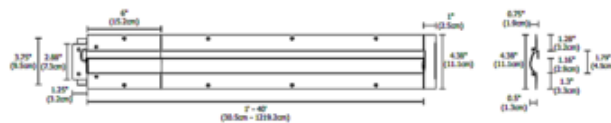

Product Number: EDG 1 10863			
Company:		Fixture Type:	Date: Apr 26, 2018
Project:		Approved By:	

#1615LP-REVEAWW-012L1-XXWH

Fax: (773) 883-6131

Phone: 866-954-4489

Address: 1718 W. Fullerton Ave. Chicago IL 60614

www.lightology.com