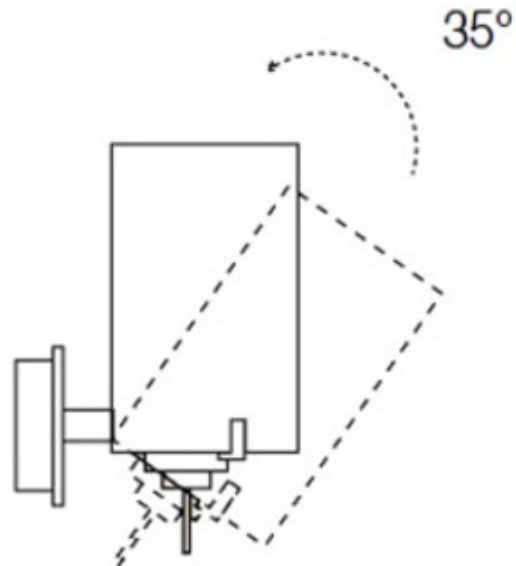

Ixul Wall Sconce

Description:

Ixul wall sconce features a blown glass diffuser in Transparent or Opal etched shade with Matte Silver Gray finish. One 150 watt, 120 volt Medium base incandescent bulb is required, but not included. 9.8 inch width x 9.8 inch height x 6.7 inch depth.

Shown in: Matte Silver Grey / Opal

List Price: \$553.77
Our Price: \$387.64

Shade Color: Opal
Body Finish: Matte Silver Grey
Lamp: 1 x A19/Medium (E26)/150W/120V Incandescent
 1 x A19/Medium (E26)/120V LED
Wattage: 150W
Dimmer: Incandescent
Dimensions: 9.8"H x 9.8"W x 6.7"D

Product Number: LUC110917			
Company:		Fixture Type:	Date: Mar 20, 2018
Project:		Approved By:	

#1276WS-IXULWAS-01011-OPGY

Fax: (773) 883-6131

Phone: 866-954-4489

Address: 1718 W. Fullerton Ave. Chicago IL 60614