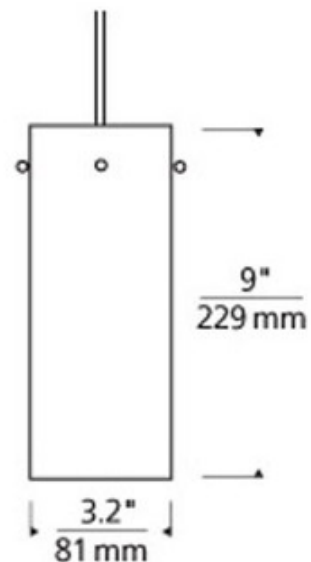

BRAND Visual Comfort Modern

DESCRIPTION

Tetra Freejack pendant features tall rectilinear glass in Frost White accented with four metal beads. Finish in Antique Bronze, Satin Nickel or Chrome. Includes one 50 watt low voltage halogen bipin and six feet of field-cutttable cable suspension. Also available in LED with a 6 watt replaceable LED module. 3.2 inches square x 9 inches high. ETL listed.

SHADE COLOR	Frost
BODY FINISH	Chrome
WATTAGE	50W
DIMMER	Dimmable
DIMENSIONS	3.2"L x 3.2"W x 9"H
BULB INCLUDED	
LAMP	1 x JCD/GY6.35 (bipin)/50W/12V Halogen

SPEC # TLG11096

COMPANY	PROJECT	FIXTURE TYPE	APPROVED BY	DATE