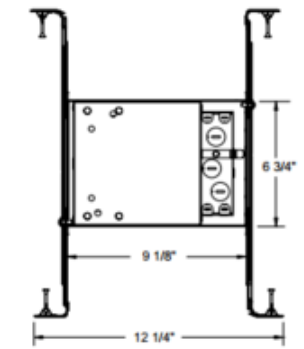

IC1LEDG4 4 In 600 Lumen IC New Construction Housing 120V

Description:

4 Inch 120 Volt Generation 4 600 Lumen LED IC New Construction Housing is a dedicated LED, Air-Loc sealed new construction housing with integral light engine. Shallow housing allows for fit in 2 x 6 construction. IC new construction housing can be completely covered with insulation. Fully sealed housing stops infiltration and exfiltration of air reducing heating and air cooling costs without the use of additional gaskets. Replaceable light engine mounts directly to housing and incorporates the latest generation high lumen output LED array. Comparable light output to 65 watt incandescent while consuming only 11.5 watts. Available with 2700K, 3000K, 3500K, or 4100K color temperature, 90 minimum CRI. 120 volt only driver is dimmable with the use of most incandescent, magnetic low voltage and electronic low voltage wall box dimmers (see attached manufacturer dimmer compatibility reference). Life rated for 50,000 hours at 70 percent lumen maintenance. Energy Star. Title 24 compliant with select trims. UL listed for damp locations. 12.25 inch length x 6.75 inch width x 6 inch height. A complete fixture includes a housing and trim, sold separately.

List Price: \$146.52
 Our Price: \$87.91

Shade Color: N/A
 Body Finish: N/A
 Lamp: 1 x LED/11.5W/120V LED
 Wattage: 11.5W
 Dimmer: Dimmable
 Dimensions: 8.5"L x 6"H x 6.75"W

Technical Information

Luminous Flux: 600 lumens
 Lumens/Watt: 52.17
 Lamp Color: 2700 K
 Color Rendering: 90 CRI
 Lamp Life: 50000 hours
 Ceiling Type: Drywall with Trim
 Housing Type: New construction IC
 Housing Height: 6"
 Aperture Size: 0.000"