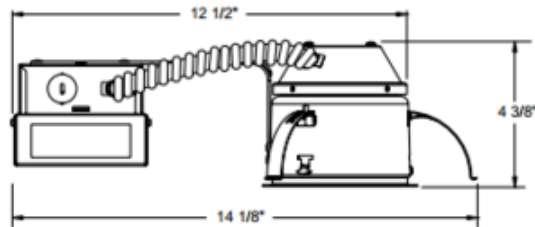

IC1RLEDG4 4 In 600 Lumen IC Remodel Housing 120V

Description:

4 Inch 600 Lumen 120 Volt Generation 4 LED IC Remodel Housing features an integral light engine and shallow housing which allows for fit in 2 x 6 construction. IC designation allows for housing to be in direct contact with insulation. Installs through an opening in the ceiling from below. Fully sealed housing stops infiltration and exfiltration of air reducing heating and air cooling costs without the use of additional gaskets. Replaceable light engine mounts directly to housing and incorporates the latest generation high lumen output LED array. Computer optimized reflector design with high reflectance finish coupled with a high transmission diffusing lens conceals the LEDs and produces uniform aperture luminance. Comparable light output to 65 watt incandescent while consuming less than 12 watts. 2700K, 3000K, 3500K, 4100K color temperatures available, 90 minimum CRI. 120 volt only driver is dimmable with the use of most incandescent, magnetic low voltage and electronic low voltage wall box dimmers (see attached manufacturer dimmer compatibility reference). Life rated for 50,000 hours at 70 percent lumen maintenance. Title 24 compliant with select trims. UL listed for damp locations. 5 year limited warranty. 14.1 inch length x 7.4 inch width x 4.4 inch height. A complete fixture includes a housing and trim, sold separately.

Shown in: Aluminum

List Price: \$224.66
Our Price: \$134.80

Shade Color: N/A
Body Finish: Aluminum
Lamp: 1 x LED/12W/120V LED
Wattage: 12W
Dimmer: Dimmable
Dimensions: 14.1"L x 4.4"H x 7.4"W

Technical Information

Luminous Flux: 600 lumens
Lumens/Watt: 50.00
Lamp Color: 2700 K
Color Rendering: 90 CRI
Lamp Life: 50000 hours
Ceiling Type: Drywall with Trim
Housing Type: Remodel IC
Housing Height: 5"
Aperture Size: 0.000"