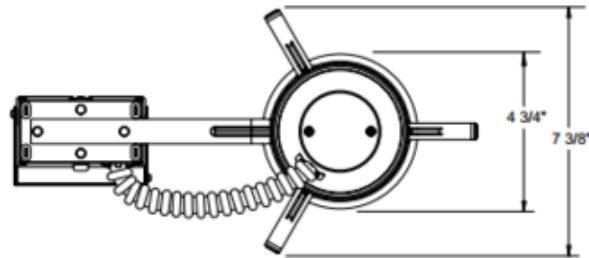

IC1RLEDG4 4 In 600 Lumen IC Remodel Housing 120V

Description:

4 Inch 600 Lumen 120 Volt Generation 4 LED IC Remodel Housing features an integral light engine and shallow housing which allows for fit in 2 x 6 construction. IC designation allows for housing to be in direct contact with insulation. Installs through an opening in the ceiling from below. Fully sealed housing stops infiltration and exfiltration of air reducing heating and air cooling costs without the use of additional gaskets. Replaceable light engine mounts directly to housing and incorporates the latest generation high lumen output LED array. Computer optimized reflector design with high reflectance finish coupled with a high transmission diffusing lens conceals the LEDs and produces uniform aperture luminance. Comparable light output to 65 watt incandescent while consuming less than 12 watts. 2700K, 3000K, 3500K, 4100K color temperatures available, 90 minimum CRI. 120 volt only driver is dimmable with the use of most incandescent, magnetic low voltage and electronic low voltage wall box dimmers (see attached manufacturer dimmer compatibility reference). Life rated for 50,000 hours at 70 percent lumen maintenance. Title 24 compliant with select trims. UL listed for damp locations. 5 year limited warranty. 14.1 inch length x 7.4 inch width x 4.4 inch height. A complete fixture includes a housing and trim, sold separately.

Shown in: Aluminum

List Price: \$224.66
Our Price: \$134.80

Shade Color: N/A
Body Finish: Aluminum
Lamp: 1 x LED/12W/120V LED
Wattage: 12W
Dimmer: Dimmable
Dimensions: 14.1"L x 4.4"H x 7.4"W

Technical Information

Luminous Flux: 600 lumens
Lumens/Watt: 50.00
Lamp Color: 2700 K
Color Rendering: 90 CRI
Lamp Life: 50000 hours
Ceiling Type: Drywall with Trim
Housing Type: Remodel IC
Housing Height: 5"
Aperture Size: 0.000"