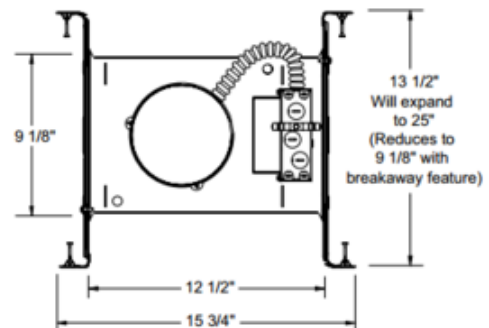

**BRAND**

Juno Lighting

**DESCRIPTION**

5 Inch 120 Volt 600 Lumen Generation 4 LED IC New Construction Housing is a dedicated LED, Air-Loc sealed housing with integral light engine. Shallow housing. Designed for use in IC and Non-IC construction. Dimmable with forward-phase and ELV dimmers. Comparable light output to 65 watt BR30 incandescent. Wide flood distribution shipped as standard. Optional optic accessories available, sold separately. Note: A complete fixture includes a housing and trim, sold separately.

Shown in: Aluminum

<b>TRIM COLOR</b>	N/A
<b>BODY FINISH</b>	Aluminum
<b>WATTAGE</b>	11.5W
<b>DIMMER</b>	Low Voltage Electronic
<b>DIMENSIONS</b>	15.75"L x 9.1"W x 4.9"H
<b>INTEGRATED LED MODULE</b>	
<b>LAMP</b>	1 x LED/11.5W/120V LED

**SPEC #** JUN110987

5 5/8" CEILING CUTOUT

COMPANY	PROJECT	FIXTURE TYPE	APPROVED BY	DATE