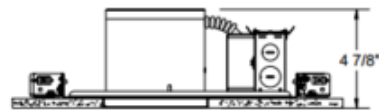

5 5/8" CEILING CUTOUT

COMPANY	PROJECT	FIXTURE TYPE	APPROVED BY	DATE