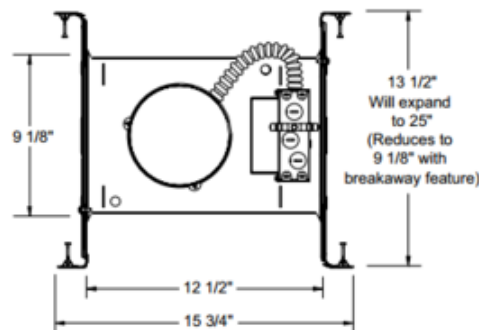

IC20LEDG4 5 In 600 Lumen IC New Construction Housing 120V

Shown in: Aluminum

List Price: \$133.20
 Our Price: \$79.92

Shade Color: N/A
 Body Finish: Aluminum
 Lamp: 1 x LED/11.5W/120V LED
 Wattage: 11.5W
 Dimmer: Dimmable
 Dimensions: 15.75"L x 4.9"H x 9.1"W

Technical Information
 Luminous Flux: 600 lumens
 Lumens/Watt: 52.17
 Lamp Color: 2700 K
 Color Rendering: 90 CRI
 Lamp Life: 50000 hours
 Ceiling Type: Drywall with Trim
 Housing Type: New construction IC
 Housing Height: 5"
 Aperture Size: 0.000"

Description:

5 Inch 120 Volt 600 Lumen Generation 4 LED IC New Construction Housing is a dedicated LED, Air-Loc sealed new construction housing with integral light engine. Shallow housing allows for fit in 2 x 6 construction. IC new construction housing can be completely covered with insulation. Fully sealed housing stops infiltration and exfiltration of air reducing heating and air cooling costs without the use of additional gaskets. Replaceable light engine mounts directly to housing and incorporates the latest generation high lumen output LED array. Comparable light output to 65 watt BR30 incandescent while consuming less than 11.5 watts. Available with 2700K, 3000K, 3500K, or 4100K color temperature, 90 minimum CRI. Wide flood distribution shipped as standard. Optional optic accessories available, sold separately. 120 volt only driver is dimmable with the use of most incandescent, magnetic low voltage and electronic low voltage wall box dimmers (see attached manufacturer dimmer compatibility reference). Life rated for 50,000 hours at 70 percent lumen maintenance. Energy Star. Title 24 compliant with select trims. UL listed for damp locations. 15.75 inch length x 9.1 inch width x 4.9 inch height. A complete fixture includes a housing and trim, sold separately.