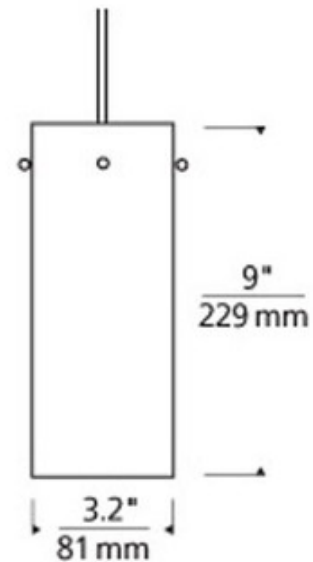

BRAND

Visual Comfort Modern

DESCRIPTION

Tetra Freejack pendant features tall rectilinear glass in Frost White accented with four metal beads. Finish in Antique Bronze, Satin Nickel or Chrome. Includes one 50 watt low voltage halogen bipin and six feet of field-cutttable cable suspension. Also available in LED with a 6 watt replaceable LED module. 3.2 inches square x 9 inches high. ETL listed.

SHADE COLOR	Frost
BODY FINISH	Antique Bronze
WATTAGE	50W
DIMMER	Dimmable
DIMENSIONS	3.2"L x 3.2"W x 9"H
BULB INCLUDED	
LAMP	1 x JC/GY6.35 (bipin)/50W/12V Halogen

SPEC #

TLG11099

COMPANY

PROJECT

FIXTURE TYPE