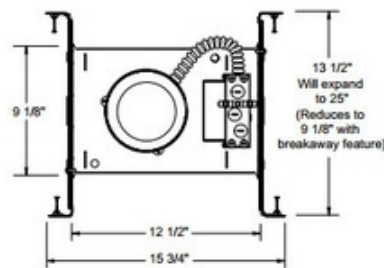

IC920LEDG4 5 Inch 900 Lumen IC New Construction Housing

Description:

5 Inch 900 Lumen 120 Volt LED IC New Construction Housing is a dedicated LED, Air-Loc sealed housing with integral light engine. Shallow housing allows for fit in 2 x 6 construction. IC designation allows housing to be completely covered with insulation. Fully sealed housing stops infiltration and exfiltration of air reducing heating and air cooling costs without the use of additional gaskets. Replaceable light engine mounts directly to housing and incorporates the latest generation high lumen output LED array. Comparable light output to 75 watt PAR30 incandescent while consuming less than 16 watts. Available with 2700K, 3000K, 3500K or 4100K color temperatures available, 90 minimum CRI. Wide flood distribution shipped as standard with optional optic accessories available and sold separately. 120 volt only driver is dimmable with the use of most incandescent, magnetic low voltage and electronic low voltage wall box dimmers (see attached manufacturer dimmer compatibility reference). 50,000 hour average lamp life with 70 percent lumen maintenance. UL listed for damp locations. Energy Star qualified and Title 24 compliant with specific trims. 15.75 inch length x 9.1 inch width x 4.9 inch height. A complete fixture includes a housing and trim, sold separately.

Shown in: Aluminum

List Price: \$146.52
Our Price: \$87.91

Shade Color: N/A
Body Finish: Aluminum
Lamp: 1 x LED/16W/120V LED
Wattage: 16W
Dimmer: Dimmable
Dimensions: 15.75"L x 4.9"H x 9.1"W

Technical Information

Luminous Flux: 900 lumens
Lumens/Watt: 56.25
Lamp Color: 2700 K
Color Rendering: 90 CRI
Lamp Life: 50000 hours
Ceiling Type: Drywall with Trim
Housing Type: New construction IC
Housing Height: 5"
Aperture Size: 0.000"