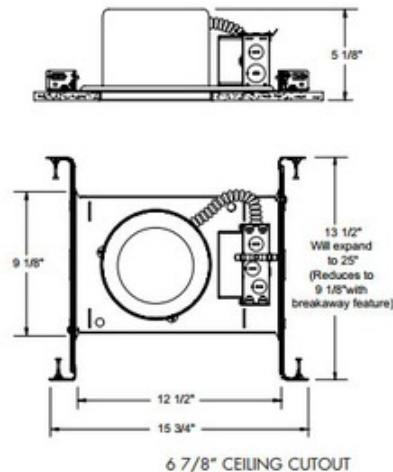

IC22LEDG4 6 Inch 600 Lumen IC New Construction Housing

120V

Shown in: Aluminum

List Price: \$144.08
 Our Price: \$86.45

Shade Color: N/A
 Body Finish: Aluminum
 Lamp: 1 x LED/12W/120V LED
 Wattage: 12W
 Dimmer: Dimmable
 Dimensions: 15.75"L x 5.1"H x 9.1"W

Technical Information

Luminous Flux: 600 lumens
 Lumens/Watt: 50.00
 Lamp Color: 2700 K
 Color Rendering: 90 CRI
 Lamp Life: 50000 hours
 Ceiling Type: Drywall with Trim
 Housing Type: New construction IC
 Aperture Size: 0.000"

Description:

6 Inch 120 Volt 600 Lumen LED IC New Construction Housing is a dedicated LED, Air-Loc sealed new construction housing with integral light engine. Shallow housing allows for fit in 2 x 6 construction. IC designation allows housing to be completely covered with insulation. Fully sealed housing stops infiltration and exfiltration of air reducing heating and air cooling costs without the use of additional gaskets. Replaceable light engine mounts directly to housing and incorporates the latest generation high lumen output LED array. Comparable light output to a 65 watt BR30 incandescent while consuming less than 12 watts. Available with 2700K, 3000K, 3500K or 4100K color temperature, 90 minimum CRI. Wide flood distribution shipped as standard with optional optic accessories available and sold separately. 120 volt only driver is dimmable with the use of most incandescent, magnetic low voltage and electronic low voltage wall box dimmers (see attached manufacturer dimmer compatibility reference). Life rated for 50,000 hours at 70 percent lumen maintenance. Energy Star qualified and Title 24 compliant with specific trims. UL listed for damp locations. 15.75 inch length x 9.1 inch width x 5.1 inch height. A complete fixture includes a housing and trim, sold separately.