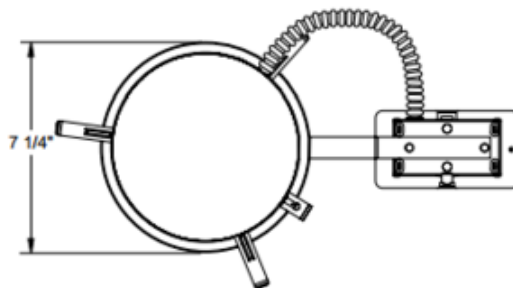

IC22RLEDG4 6 In 600 Lumen IC Remodel Housing 120V

Description:

6 Inch 120 Volt 600 Lumen Generation 4 LED IC Remodel Housing is a dedicated LED, Air-Loc remodel housing with integral light engine. Shallow housing allows for fit in 2 x 6 construction. IC remodel housing for remodel application where back side of ceiling is not accessible and can be completely covered with insulation. When used with supplied ALG kit, stops infiltration and exfiltration of air, reducing heating and air cooling costs. Replaceable light engine mounts directly to housing and incorporates the latest generation high lumen output LED array. Comparable light output to 65 watt BR30 incandescent while consuming less than 11.5 watts. Available with 2700K, 3000K, 3500K, or 4100K color temperature, 90 minimum CRI. Wide flood distribution shipped as standard. Optional optic accessories available, sold separately. 120 volt only driver is dimmable with the use of most incandescent, magnetic low voltage and electronic low voltage wall box dimmers (see attached manufacturer dimmer compatibility reference). Life rated for 50,000 hours at 70 percent lumen maintenance. Energy Star. Title 24 compliant with select trims. UL listed for damp locations. 14.5 inch length x 7.25 inch width x 5.1 inch height. A complete fixture includes a housing and trim, sold separately.

Shown in: Aluminum

List Price: \$204.24
 Our Price: \$122.54

Shade Color: N/A
 Body Finish: Aluminum
 Lamp: 1 x LED/11.5W/120V LED
 Wattage: 11.5W
 Dimmer: Dimmable
 Dimensions: 14.5"L x 5.1"H x 7.25"W

Technical Information

Lamp Color: 2700 K
 Color Rendering: 90 CRI
 Lamp Life: 50000 hours
 Ceiling Type: Drywall with Trim
 Housing Type: Remodel IC
 Housing Height: 5"
 Aperture Size: 0.000"

6 3/4" CEILING CUTOUT

Product Number: JUN111045			
Company:		Fixture Type:	Date: Apr 20, 2018
Project:		Approved By:	