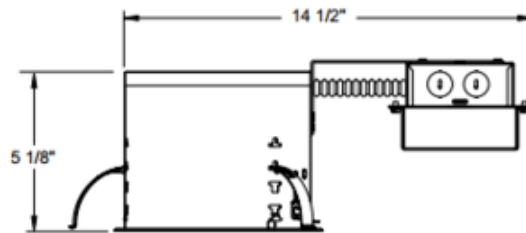

IC22RLEDG4 6 In 600 Lumen IC Remodel Housing 120V

Description:

6 Inch 120 Volt 600 Lumen Generation 4 LED IC Remodel Housing is a dedicated LED, Air-Loc remodel housing with integral light engine. Shallow housing allows for fit in 2 x 6 construction. IC remodel housing for remodel application where back side of ceiling is not accessible and can be completely covered with insulation. When used with supplied ALG kit, stops infiltration and exfiltration of air, reducing heating and air cooling costs. Replaceable light engine mounts directly to housing and incorporates the latest generation high lumen output LED array. Comparable light output to 65 watt BR30 incandescent while consuming less than 11.5 watts. Available with 2700K, 3000K, 3500K, or 4100K color temperature, 90 minimum CRI. Wide flood distribution shipped as standard. Optional optic accessories available, sold separately. 120 volt only driver is dimmable with the use of most incandescent, magnetic low voltage and electronic low voltage wall box dimmers (see attached manufacturer dimmer compatibility reference). Life rated for 50,000 hours at 70 percent lumen maintenance. Energy Star. Title 24 compliant with select trims. UL listed for damp locations. 14.5 inch length x 7.25 inch width x 5.1 inch height. A complete fixture includes a housing and trim, sold separately.

Shown in: Aluminum

List Price: \$204.24
 Our Price: \$122.54

Shade Color: N/A
 Body Finish: Aluminum
 Lamp: 1 x LED/11.5W/120V LED
 Wattage: 11.5W
 Dimmer: Dimmable
 Dimensions: 14.5"L x 5.1"H x 7.25"W

Technical Information

Lamp Color: 2700 K
 Color Rendering: 90 CRI
 Lamp Life: 50000 hours
 Ceiling Type: Drywall with Trim
 Housing Type: Remodel IC
 Housing Height: 5"
 Aperture Size: 0.000"

6 3/4" CEILING CUTOUT

Product Number: JUN111045			
Company:		Fixture Type:	Date: Apr 20, 2018
Project:		Approved By:	