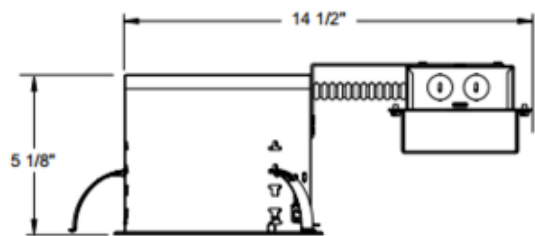

Shown in: Aluminum

COMPANY	PROJECT	FIXTURE TYPE	APPROVED BY	DATE