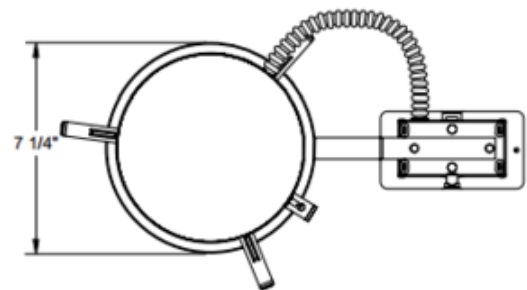

6 3/4" CEILING CUTOUT

COMPANY	PROJECT	FIXTURE TYPE	APPROVED BY	DATE