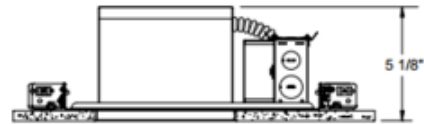

IC922LEDG4 6 In 900 Lumen IC New Construction Housing 120V

Description:

6 Inch 900 Lumen 120 Volt Generation 4 LED IC New Construction Housing is a dedicated LED, Air-Loc sealed new construction housing with integral light engine. Shallow housing allows for fit in 2 x 6 construction. IC new construction housing can be completely covered with insulation. Fully sealed housing stops infiltration and exfiltration of air reducing heating and air cooling costs without the use of additional gaskets. Replaceable light engine mounts directly to housing and incorporates the latest generation high lumen output LED array. Comparable light output to 75 watt PAR30 incandescent while consuming less than 16 watts. Available with 2700K, 3000K, 3500K, or 4100K color temperature, 90 minimum CRI. Wide flood distribution shipped as standard with optional optic accessories available and sold separately. 120 volt only driver is dimmable with the use of most incandescent, magnetic low voltage and electronic low voltage wall box dimmers (see attached manufacturer dimmer compatibility reference). Life rated for 50,000 hours at 70 percent lumen maintenance. Energy Star. Title 24 compliant with select trims. UL listed for damp locations. 15.75 inch length x 9.1 inch width x 5.1 inch height. A complete fixture includes a housing and trim, sold separately.

Shown in: Aluminum

List Price: \$234.88
Our Price: \$140.93

Shade Color: N/A
Body Finish: Aluminum
Lamp: 1 x LED/16W/120V LED
Wattage: 16W
Dimmer: Dimmable
Dimensions: 15.75"L x 5.1"H x 9.1"W

Technical Information

Luminous Flux: 900 lumens
Lumens/Watt: 56.25
Lamp Color: 2700 K
Color Rendering: 90 CRI
Lamp Life: 50000 hours
Ceiling Type: Drywall with Trim
Housing Type: New construction IC
Housing Height: 5"
Aperture Size: 0.000"