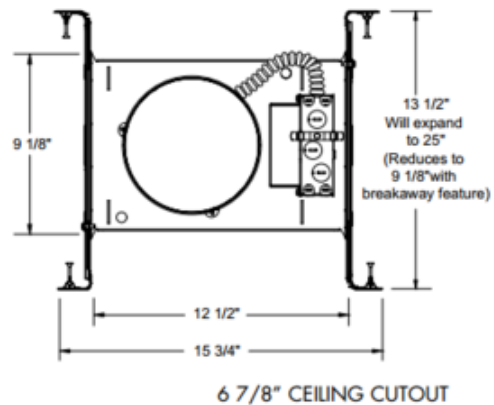

IC922LEDG4 6 In 900 Lumen IC New Construction Housing 120V

Description:

6 Inch 900 Lumen 120 Volt Generation 4 LED IC New Construction Housing is a dedicated LED, Air-Loc sealed new construction housing with integral light engine. Shallow housing allows for fit in 2 x 6 construction. IC new construction housing can be completely covered with insulation. Fully sealed housing stops infiltration and exfiltration of air reducing heating and air cooling costs without the use of additional gaskets. Replaceable light engine mounts directly to housing and incorporates the latest generation high lumen output LED array. Comparable light output to 75 watt PAR30 incandescent while consuming less than 16 watts. Available with 2700K, 3000K, 3500K, or 4100K color temperature, 90 minimum CRI. Wide flood distribution shipped as standard with optional optic accessories available and sold separately. 120 volt only driver is dimmable with the use of most incandescent, magnetic low voltage and electronic low voltage wall box dimmers (see attached manufacturer dimmer compatibility reference). Life rated for 50,000 hours at 70 percent lumen maintenance. Energy Star. Title 24 compliant with select trims. UL listed for damp locations. 15.75 inch length x 9.1 inch width x 5.1 inch height. A complete fixture includes a housing and trim, sold separately.

Shown in: Aluminum

List Price: \$234.88
Our Price: \$140.93

Shade Color: N/A
Body Finish: Aluminum
Lamp: 1 x LED/16W/120V LED
Wattage: 16W
Dimmer: Dimmable
Dimensions: 15.75"L x 5.1"H x 9.1"W

Technical Information

Luminous Flux: 900 lumens
Lumens/Watt: 56.25
Lamp Color: 2700 K
Color Rendering: 90 CRI
Lamp Life: 50000 hours
Ceiling Type: Drywall with Trim
Housing Type: New construction IC
Housing Height: 5"
Aperture Size: 0.000"