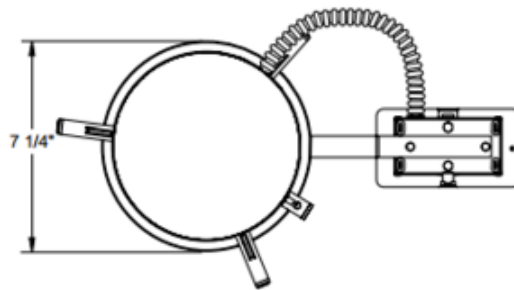

IC922RLEDG4 6 In 900 Lumen IC Remodel Housing 120V

**Description:**

6 Inch 900 Lumen 120 Volt Generation 4 LED IC Remodel Housing is a dedicated LED, Air-Loc remodel housing with integral light engine. Shallow housing allows for fit in 2 x 6 construction. IC remodel housing for remodel application where back side of ceiling is not accessible and can be completely covered with insulation. When used with supplied ALG kit, stops infiltration and exfiltration of air, reducing heating and air cooling costs. Replaceable light engine mounts directly to slider plate and incorporates the latest generation high lumen output LED array. Comparable light output to 75 watt PAR30 incandescent while consuming less than 16 watts. Available with 2700K, 3000K, 3500K, or 4100K color temperature, 90 minimum CRI. Wide flood distribution shipped as standard. Optional optic accessories available, sold separately. 120 volt only driver is dimmable with the use of most incandescent, magnetic low voltage and electronic low voltage wall box dimmers (see attached manufacturer dimmer compatibility reference). Life rated for 50,000 hours at 70 percent lumen maintenance. Energy Star. Title 24 compliant with select trims. UL listed for damp locations. 5 year limited warranty. 14.5 inch length x 7.25 inch width x 5.1 inch height. A complete fixture includes a housing and trim, sold separately.

Shown in: Aluminum

List Price: \$146.52  
 Our Price: \$87.91

Shade Color: N/A  
 Body Finish: Aluminum  
 Lamp: 1 x LED/16W/120V LED  
 Wattage: 16W  
 Dimmer: Dimmable  
 Dimensions: 14.5"L x 5.1"H x 7.25"W

**Technical Information**

Luminous Flux: 900 lumens  
 Lumens/Watt: 56.25  
 Lamp Color: 2700 K  
 Color Rendering: 90 CRI  
 Lamp Life: 50000 hours  
 Ceiling Type: Drywall with Trim  
 Housing Type: Remodel IC  
 Housing Height: 5"  
 Aperture Size: 0.000"