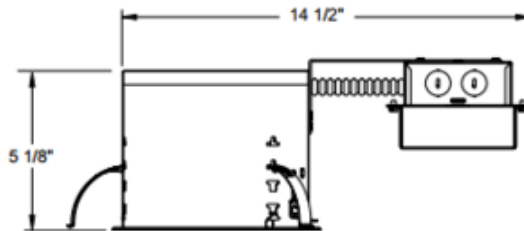

IC922RLEDG4 6 In 900 Lumen IC Remodel Housing 120V

**Description:**

6 Inch 900 Lumen 120 Volt Generation 4 LED IC Remodel Housing is a dedicated LED, Air-Loc remodel housing with integral light engine. Shallow housing allows for fit in 2 x 6 construction. IC remodel housing for remodel application where back side of ceiling is not accessible and can be completely covered with insulation. When used with supplied ALG kit, stops infiltration and exfiltration of air, reducing heating and air cooling costs. Replaceable light engine mounts directly to slider plate and incorporates the latest generation high lumen output LED array. Comparable light output to 75 watt PAR30 incandescent while consuming less than 16 watts. Available with 2700K, 3000K, 3500K, or 4100K color temperature, 90 minimum CRI. Wide flood distribution shipped as standard. Optional optic accessories available, sold separately. 120 volt only driver is dimmable with the use of most incandescent, magnetic low voltage and electronic low voltage wall box dimmers (see attached manufacturer dimmer compatibility reference). Life rated for 50,000 hours at 70 percent lumen maintenance. Energy Star. Title 24 compliant with select trims. UL listed for damp locations. 5 year limited warranty. 14.5 inch length x 7.25 inch width x 5.1 inch height. A complete fixture includes a housing and trim, sold separately.

Shown in: Aluminum

List Price: \$146.52  
 Our Price: \$87.91

Shade Color: N/A  
 Body Finish: Aluminum  
 Lamp: 1 x LED/16W/120V LED  
 Wattage: 16W  
 Dimmer: Dimmable  
 Dimensions: 14.5"L x 5.1"H x 7.25"W

**Technical Information**

Luminous Flux: 900 lumens  
 Lumens/Watt: 56.25  
 Lamp Color: 2700 K  
 Color Rendering: 90 CRI  
 Lamp Life: 50000 hours  
 Ceiling Type: Drywall with Trim  
 Housing Type: Remodel IC  
 Housing Height: 5"  
 Aperture Size: 0.000"