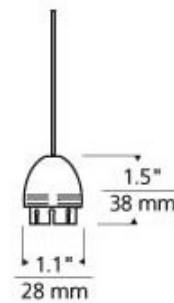

Freejack Halogen Torpedo Pendant

SHOWN WITH TINKERBELL
ACCESSORY (ACCESSORY SOLD
SEPARATELY)

Designer: Gregory Kay

Description:

Freejack Torpedo is a stylish pendant to customize with one of several accessories (required and sold separately) for a custom look. Finish available in Antique Bronze, Chrome or Satin Nickel. One 12 volt, 50 watt GU5.3 M16 halogen lamp up to 50 watt is required, but not included. Includes six feet of field-cutttable suspension cable and a Freejack connector. ETL listed. 1.1 inch diameter x 1.5 inch height x 73.5 inch overall length. Canopy required if used as a monopoint, sold separately.

Shown in: Satin Nickel

List Price: \$137.50
Our Price: \$110.00

Shade Color: N/A
Body Finish: Satin Nickel
Lamp: 1 x MR16/GU5.3 (bipin)/50W/12V Halogen
1 x MR16/GU5.3 (bipin)/12V LED
Wattage: 50W
Dimmer: Dimmable
Dimensions: 73.5"L x 1.5"H x 1.1"W