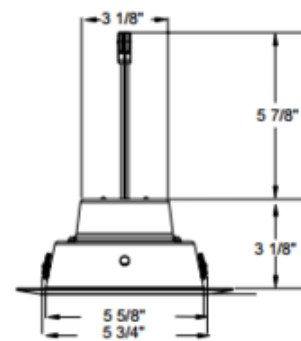

Shown in: Clear

Technical Information

APERTURE SHAPE	Round

SPEC # JUN111133

COMPANY	PROJECT	FIXTURE TYPE	APPROVED BY	DATE