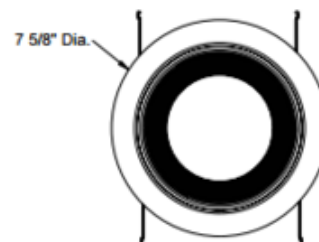

Technical Information

APERTURE SHAPE	Round

SPEC # JUN111133

COMPANY	PROJECT	FIXTURE TYPE	APPROVED BY	DATE