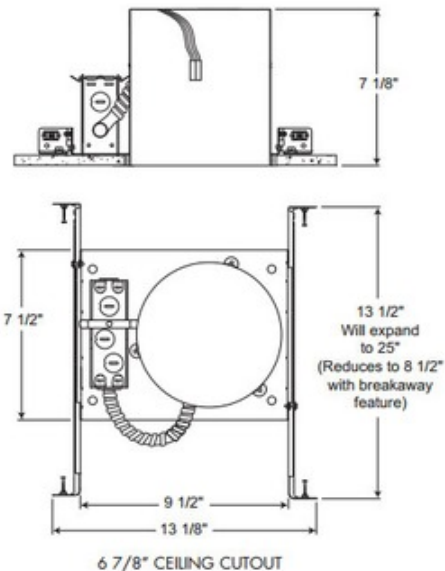

Technical Information

Housing Type: New construction IC

Product Number: JUN111137			
Company:		Fixture Type:	Date: Apr 20, 2018
Project:		Approved By:	

#1000HS-T24NEW-008L1-XXAL

Fax: (773) 883-6131

Phone: 866-954-4489

Address: 1718 W. Fullerton Ave. Chicago IL 60614

www.Lightology.com