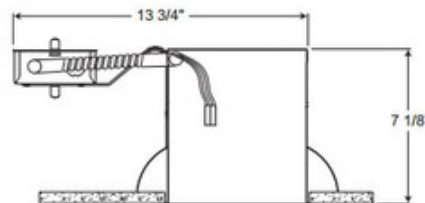

IC23R-LEDT24 6 Inch LED Remodel IC Housing 120V

Description:

IC23R-LEDT24 6 Inch LED IC Air-Loc Remodel Housing for use with Juno retrofit LED trim modules offers an energy efficient sealed housing. Remodel housing for remodel applications where back side of ceiling is not accessible. Installs through an opening in the ceiling from below. IC rated for direct contact with insulation. Can accommodate up to a 1.75 inch ceiling thickness. Features non-screw base 120 volt plug in connector. UL listed. Suitable for damp locations. Title 24 compliant. 13.75 inch length x 7.3 inch width x 7.1 inch height. LED module included with trim-see trim spec for dimming. Compatible with 6 inch Juno retrofit LED trim modules, sold separately.

Shown in: Aluminum

List Price: \$22.20
 Our Price: \$13.32

Shade Color: N/A
 Body Finish: Aluminum
 Lamp: 1 x LED/11W/120V LED
 Wattage: 11W
 Dimmer: Dimmable
 Dimensions: 13.75"L x 7.1"H x 7.3"W

Technical Information
 Housing Type: Remodel IC