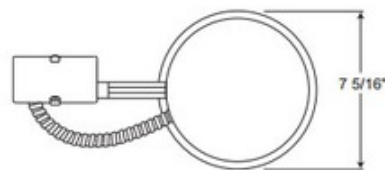

IC23R-LEDT24 6 Inch LED Remodel IC Housing 120V

Description:

IC23R-LEDT24 6 Inch LED IC Air-Loc Remodel Housing for use with Juno retrofit LED trim modules offers an energy efficient sealed housing. Remodel housing for remodel applications where back side of ceiling is not accessible. Installs through an opening in the ceiling from below. IC rated for direct contact with insulation. Can accommodate up to a 1.75 inch ceiling thickness. Features non-screw base 120 volt plug in connector. UL listed. Suitable for damp locations. Title 24 compliant. 13.75 inch length x 7.3 inch width x 7.1 inch height. LED module included with trim-see trim spec for dimming. Compatible with 6 inch Juno retrofit LED trim modules, sold separately.

Shown in: Aluminum

List Price: \$22.20
 Our Price: \$13.32

Shade Color: N/A
 Body Finish: Aluminum
 Lamp: 1 x LED/11W/120V LED
 Wattage: 11W
 Dimmer: Dimmable
 Dimensions: 13.75"L x 7.1"H x 7.3"W

Technical Information
 Housing Type: Remodel IC