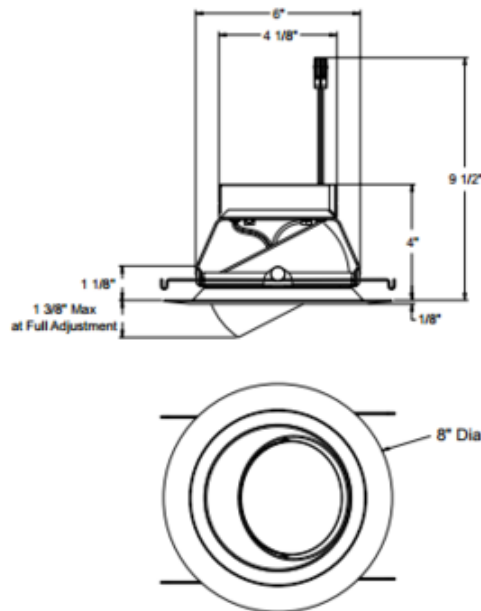

J6RLEG4 6 Inch 600 Lumen LED Eyeball Retrofit Kit

Description:

All In One 6 Inch 600 Lumen LED Retrofit Eyeball trim installs into existing 6 inch incandescent housings with medium base sockets or Juno IC23-LEDT24 and IC23R-LEDT24 quick connect recessed housings. The J6RLEG4 retrofit module is compatible with most 6 inch recessed housings measuring at least 5.25 inch height with an inside diameter between 6 and 6.75 inch. May be used in housings completely covered with insulation. Adjustable eyeball design allows for 30 degree vertical adjustment and 358 degree rotation. Comparable light output to 65 watt BR30 incandescent while consuming less than 11 watts. Wide flood distribution shipped as standard with optional optic accessories available and sold separately. Replaceable light engine mounts directly to eyeball housing and incorporates the latest generation high lumen output LED array. Available in 2700K, 3000K, 3500K or 4100K color temperature, 90 CRI, 600 lumens. Dimmable with most standard incandescent or electronic low voltage dimmers (see attached dimmer compatibility reference). Life rated for 50,000 hours at 70 percent lumen maintenance. Energy Star. Suitable for damp locations. Title 24 compliant. UL listed.

Shown in: White

List Price: \$104.34
 Our Price: \$62.60

Shade Color: N/A
 Body Finish: White
 Lamp: 1 x LED/11W/120V LED
 Wattage: 11W
 Dimmer: Dimmable
 Dimensions: 4"H x 8"W

Technical Information

Luminous Flux: 600 lumens
 Lumens/Watt: 54.55
 Lamp Color: 2700 K
 Color Rendering: 90 CRI
 Lamp Life: 50000 hours
 Function: Adjustable Accent
 Ceiling Type: Drywall with Trim
 Aperture Shape: Round
 Aperture Size: 0.000"