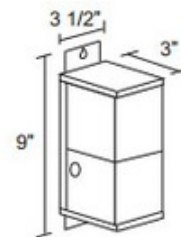

Shown in: Black

List Price: \$170.94  
 Our Price: \$102.56

Shade Color: N/A  
 Body Finish: Black  
 Lamp: 1 x LED/60W/12V LED  
 Wattage: 60W  
 Dimmer: Low Voltage Magnetic  
 Dimensions: 9"H x 3"W x 3"D