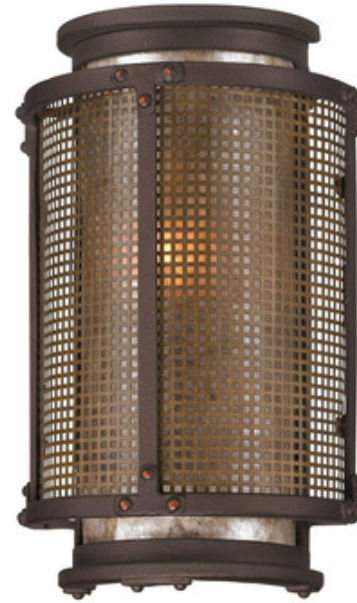

**BRAND**

Troy Lighting

**DESCRIPTION**

The rustic Copper Mountain Outdoor Wall Sconce is the perfect addition to any home from farmhouse to contemporary styles. The front is adorned with a perforated metal diffuser, which softens the light and creates a warm and inviting glow. The diffuser is made of durable metal, ensuring that it will withstand the elements and last for years to come. It can be mounted on any exterior wall, making it a versatile and practical lighting solution for porches, decks, and patios.

<b>SHADE COLOR</b>	Silver
<b>BODY FINISH</b>	Copper
<b>WATTAGE</b>	5W
<b>DIMMER</b>	Standard 120V
<b>DIMENSIONS</b>	6.25"W x 10.5"H
<b>BULB NOT INCLUDED</b>	
<b>LAMP</b>	1 x B11/Candelabra (E12)/5W/120V LED 1 x B10/Candelabra (E12)/120V LED 1 x B10/Candelabra (E12)/60W/120V Incandescent