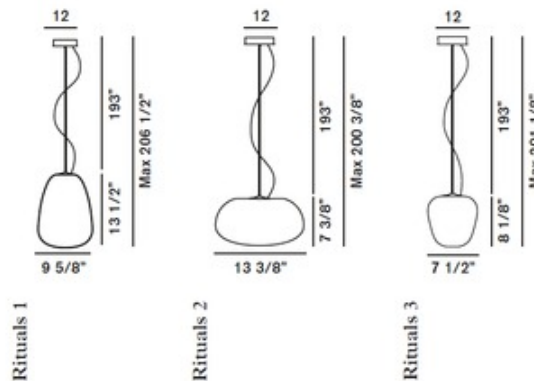

Rituals Suspension

Designer: Roberto & Ludovica Palomba

Description:

Rituals Suspension available in three unique shape options. Composed of lacquered metal and blown satin glass. Each shape available with halogen or compact fluorescent lighting option. CFL: One 15 watt, 120 volt, medium base compact fluorescent is required, but not included. Halogen: One 60 watt, 120 volt, T4 G9 Bipin halogen bulb sold separately. Rituals 1: 9.63 inch width x 13.5 inch height. Rituals 2: 13.38 inch width x 7.38 inch height. Rituals 3: 7.5 inch width x 8.13 inch height. Also available in Multiport Canopy. Call customer service to order.

Shown in: White

List Price: \$1248.75
Our Price: \$999.00

Shade Color: White
Body Finish: N/A
Lamp: 1 x T4/G9/60W/120V Halogen
Wattage: 60W
Dimmer: Incandescent
Dimensions: 200"L x 13.5"H x 9.63"W

Product Number: FOS1 12758			
Company:		Fixture Type:	Date: Mar 18, 2018
Project:		Approved By:	