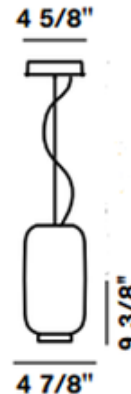

Chouchin 2 Mini Pendant

Description:

The new family of Chouchin is a collection of three suspension lights made of blown glass of various shapes, sizes and colors. Chouchin 2 Mini Pendant features a lacquered blown glass shade in Green, injection molded transparent polycarbonate diffuser support, stainless steel suspension cable and transparent electrical cable. Ceiling rose with galvanized metal bracket and glossy white ABS cover. Requires one 35 watt 120 volt GU10 base MR16 halogen lamp, not included. Can also be lamped with one 4 watt 120 volt GU10 base LED, sold separately. Downlight distribution. UL listed. Available in 78 inch length or 200 inch length. 4.9 inch diameter x 9.4 inch height. Also available in Multiport Canopy. Call customer service to order.

Shown in: Green

List Price: \$715.00
 Our Price: \$572.00

Shade Color: Green
 Body Finish: N/A
 Lamp: 1 x MR16/GU10/35W/120V Halogen
 1 x MR16/GU10/4W/120V LED
 Wattage: 35W
 Dimmer: Incandescent
 Dimensions: 200"L x 9.4"H x 4.9"W