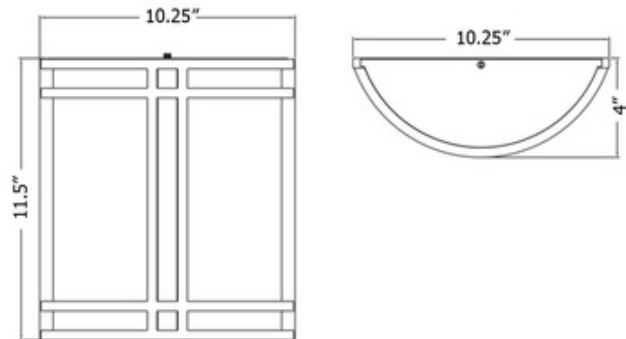

BRAND

Access

DESCRIPTION

The Artemis 20362 Outdoor Wall Sconce adds a clean decorative look to your exterior space. The smooth glass diffuser is complemented by a steel band frame.

Shown in: Satin / Opal

SHADE COLOR	Opal
BODY FINISH	Satin
WATTAGE	120W
DIMMER	Standard 120V
DIMENSIONS	10.25"W x 11.5"H x 4"D
BULB NOT INCLUDED	
LAMP	2 x A19/Medium (E26)/60W/120V Incandescent 2 x A19/Medium (E26)/120V LED

Technical Information

PRODUCT DIMENSIONS Backplate: Rectangle, 10.5"W x 11.5"H x 0.5"D

SPEC #

ACC112804

COMPANY

PROJECT

FIXTURE TYPE

APPROVED BY