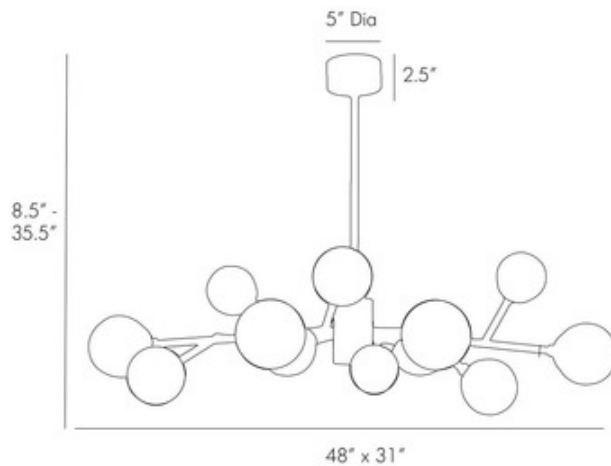

Dallas Chandelier

Description:

Dallas Chandelier showcases mid century modern design featuring a Sputnik form with adjustable arms topped with glass globes. Available in two sizes, finished in Brown Nickel, Polished Nickel, or Vintage Brass. 25 watt 120 volt T6 type candelabra base bulbs are required, but not included. Small: 48 inch width x 8.5 inch height x 31 inch depth x 35.5 inch maximum length. Medium: 58 inch width x 8.5 inch height x 45 inch depth x 32 inch maximum length. Suitable for covered outdoor areas. UL and CUL listed.

Shown in: Brown Nickel

List Price: \$4500.00
 Our Price: \$3600.00

Shade Color: N/A
 Body Finish: Brown Nickel
 Lamp: 18 x T6/Candelabra (E12)/25W/120V Incandescent
 18 x B10/Candelabra (E12)/120V LED
 Wattage: 450W
 Dimmer: Incandescent
 Dimensions: 32"L x 8.5"H x 58"W x 45"D