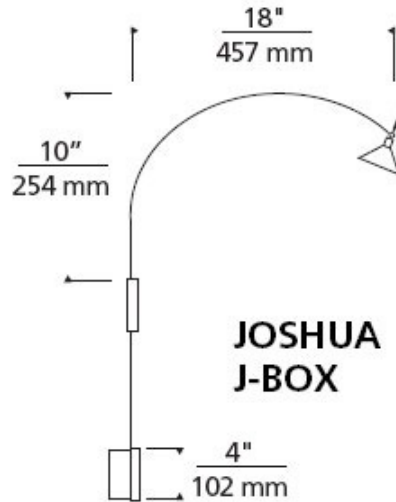

Joshua Picture Light

Designer: Gregory Kay

Description:

Joshua picture light comes in Black, Chrome or Gold finish with Lil Wok accessory included in matching color. 50 Watt 12 volt 38 degree UV protected halogen MR16 lamp, lens holder clip and 60 watt electronic transformer included. Head is adjustable and two screw mounting hardware doubles as picture hanger. Also available in a plug in version. Directional light distribution. Mounts to standard 4 inch junction box. Dimmable with incandescent dimmer. ETL listed.

Shown in: Gold

List Price: \$101.25
Our Price: \$50.63

- Shade Color:** N/A
- Body Finish:** Gold
- Lamp:** 1 x MR16/GU5.3 (bipin)/50W/12V Halogen
1 x MR16/GU5.3 (bipin)/12V LED
- Wattage:** 50W
- Dimmer:** Incandescent
- Dimensions:** 4"L x 10"H x 18"W