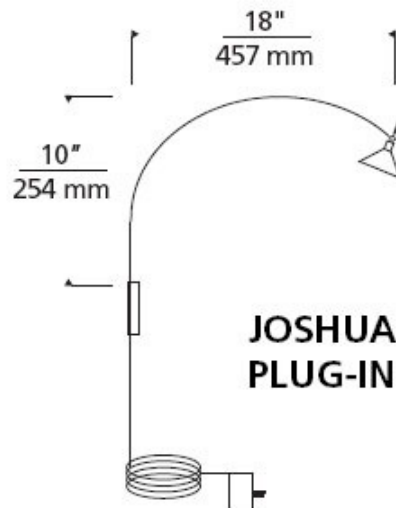

Joshua Picture Light Plug-In

Designer: Gregory Kay

Description:

Joshua picture light comes in Black, Chrome or Gold finish with Lil Wok accessory included in matching color. 50 Watt 12 volt 38 degree UV protected halogen MR16 lamp, lens holder clip and 10 foot cord with plug in transformer included. Head is adjustable and two screw mounting hardware doubles as picture hanger. Also available in a hardwire version. Directional light distribution. ETL listed.

Shown in: Chrome

List Price: \$101.25
Our Price: \$81.00

Shade Color: N/A
Body Finish: Chrome
Lamp: 1 x MR16/GU5.3 (bipin)/50W/12V Halogen
 1 x MR16/GU5.3 (bipin)/12V LED
Wattage: 50W
Dimmer: Incandescent
Dimensions: 4"L x 10"H x 18"W