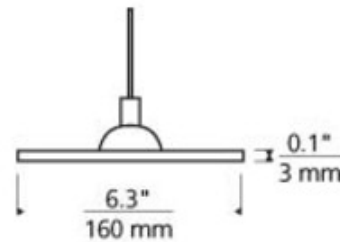

Biz Kable Lite Pendant

Description:

Biz Pendant features a glass disk that floats around the exposed, secured MR16 lamp. Available in Clear, Havana Brown or Steel Blue glass with Satin Nickel or Chrome finish. One 50 watt, 12 volt GU5.3 MR16 halogen lamp is required, but not included. Includes Kable Lite connector and six feet of field-cutable suspension cable. Available in custom lengths. General light distribution. ETL listed.

Shown in: Satin Nickel / Clear

List Price: \$187.50
Our Price: \$150.00

Shade Color: Clear
Body Finish: Satin Nickel
Lamp: 1 x MR16/GU5.3 (bipin)/50W/12V Halogen
 1 x MR16/GU5.3 (bipin)/12V LED
Wattage: 50W
Dimmer: Dimmable
Dimensions: 72.1"L x 0.1"H x 6.3"W