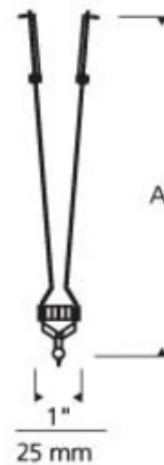

BRAND

Visual Comfort Modern

DESCRIPTION

K-Jane drops below the cables and the head pivots 220 degrees on two axis. For cable separations of up to twice the length. Field-cutable. Finish in Satin Nickel. Available in 5, 12 or 24 inch length. One low voltage GU5.3 MR16 lamp of up to 75 watts is required, but not included. Works with SORAA. ETL listed. Compatible accessories and optical controls sold separately. ETL listed. Available in 5, or 24 cable separation versions. Compatible with Kable Lite system only.

SHADE COLOR	N/A
BODY FINISH	Chrome
WATTAGE	75W
DIMMER	Dimmable
DIMENSIONS	5"L x 1"W
BULB NOT INCLUDED	
LAMP	1 x MR16/GU5.3 (bipin)/75W/12V Halogen 1 x MR16/GU5.3 (bipin)/12V LED

SPEC # TLG11444

COMPANY	PROJECT	FIXTURE TYPE	APPROVED BY	DATE