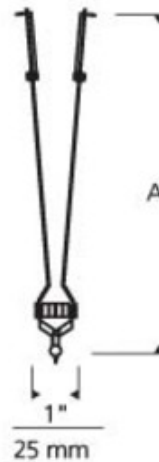

Kable Lite Jane Head

Description:

K-Jane drops below the cables and the head pivots 220 degrees on two axis. For cable separations of up to twice the length. Field-cutable. Finish in Chrome or Satin Nickel. Available in 5, 12, 24 or 36 inch length. One low voltage GU5.3 MR16 lamp of up to 75 watts is required, but not included. Works with SORAA. ETL listed. Compatible accessories and optical controls sold separately. ETL listed. Available in 5, or 24 cable separation versions. Compatible with Kable Lite system only.

Shown in: Chrome

List Price: \$92.50
 Our Price: \$74.00

Shade Color: N/A
 Body Finish: Chrome
 Lamp: 1 x MR16/GU5.3 (bipin)/75W/12V Halogen
 1 x MR16/GU5.3 (bipin)/12V LED
 Wattage: 75W
 Dimmer: Dimmable
 Dimensions: 5"L x 1"W