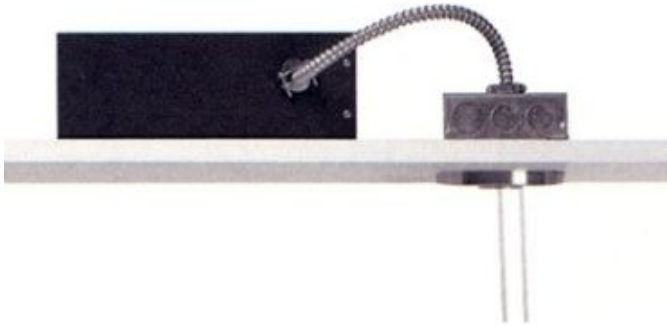

# Kable Lite Remote Transformer 300W Kit

**Description:**

Remote transformer 300 watt kit includes 45 feet of bare cable enough for a twenty foot wall to wall run, 2 pair of slimline turnbuckles, 24 inch softwire feeds and 12 volt 300 watt transformer with power feed canopy. Remote transformer installs in an accessible location behind the ceiling or wall. Canopy mounts to a standard 4 inch junction box with round plaster ring (provided by electrician) and includes 24 inch softwire leads. Hardware finish in Chrome or Satin Nickel. Add up to six 50 watt elements or up to eight 35 to 37 watt elements (sold separately). Dimmable with low voltage magnetic dimmer. ETL listed.

Shown in: Chrome

**List Price:** \$631.25  
**Our Price:** \$505.00

**Shade Color:** N/A  
**Body Finish:** Chrome  
**Lamp:** N/A  
**Wattage:** N/A  
**Dimmer:** Low Voltage Magnetic  
**Dimensions:** N/A