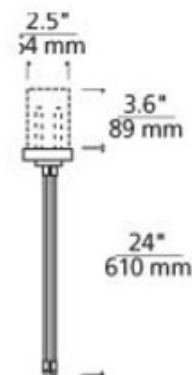

BRAND Visual Comfort Modern

DESCRIPTION

A single feed canopy is mounted to a wall or ceiling adjacent to the Kable Lite run. It can be used anywhere in the run. It brings power to the kable lite run from a remote single feed transformer (sold separately). Special 2 inch square junction box included. The low-voltage leads from the remote transformer are connected to the canopy leads inside the electrical box and the canopy mounts to the electrical box. The two leads from the canopy are 24 inches long and can be cut and bent in the field. To drop the Kable Lite system further down from the ceiling, add one pair of hardwire feeds (sold separately). Finish available in Satin Nickel. ETL listed. 2.5 inch square x 3.6 inch depth.

| | |
|--------------------|----------------------|
| SHADE COLOR | N/A |
| BODY FINISH | Chrome |
| WATTAGE | N/A |
| DIMMER | N/A |
| DIMENSIONS | 24"L x 2.5"W x 3.6"D |
| LAMP | N/A |

SPEC # TLG11554