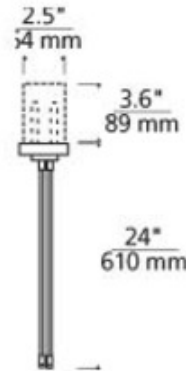

Kable Lite 2 Inch Single Feed Square Canopy

Description:

A single feed canopy is mounted to a wall or ceiling adjacent to the Kable Lite run. It can be used anywhere in the run. It brings power to the kable lite run from a remote single feed transformer (sold separately). Special 2 inch square junction box included. The low-voltage leads from the remote transformer are connected to the canopy leads inside the electrical box and the canopy mounts to the electrical box. The two leads from the canopy are 24 inches long and can be cut and bent in the field. To drop the Kable Lite system further down from the ceiling, add one pair of hardwire feeds (sold separately). Finish available in Chrome, Satin Nickel, Black or White. Black and White finish options have Chrome feeds. ETL listed. 2.5 inch square x 3.6 inch depth. 24 inch length.

Shown in: Chrome

List Price: \$175.00
 Our Price: \$140.00

Shade Color: N/A
 Body Finish: Chrome
 Lamp: N/A
 Wattage: N/A
 Dimmer: N/A
 Dimensions: 24"L x 2.5"W x 3.6"D

Product Number: TLG11554			
Company:		Fixture Type:	Date: Apr 25, 2018
Project:		Approved By:	