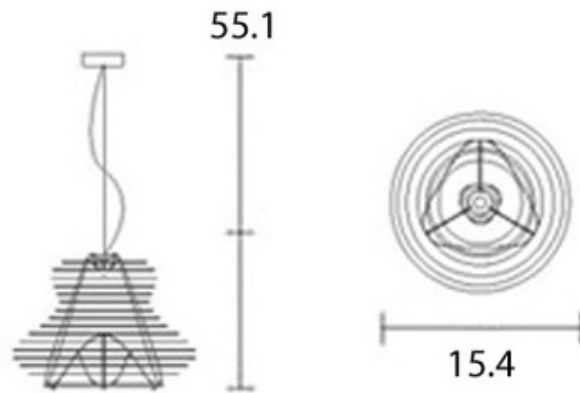

Faretto Pendant

Designer: Nigel Coates

Description:

Faretto Pendant features a rigorous geometry of the central cone softened by the cuts and overlaid circles made of polycarbonate. Available in black or white finishes. One 75 watt, 120 volt A19 medium base halogen bulbs are included. Dimensions: 15.4 inch width x 55.1 inch height x 12.2 inch length.

Shown in: White

List Price: \$856.25
Our Price: \$685.00

Shade Color: N/A
Body Finish: White
Lamp: 1 x A19/Medium (E26)/75W/120V Incandescent
Wattage: 75W
Dimmer: N/A
Dimensions: 12.2"L x 55.1"H x 15.4"W