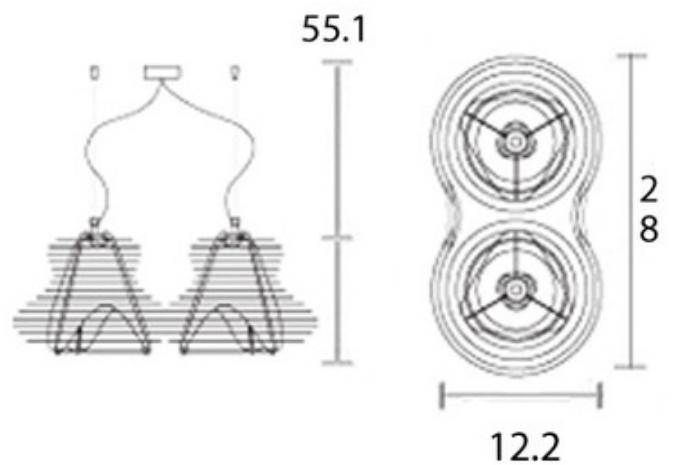

Lightology

Faretto Double Pendant

SPEC #

SLP115633

DESIGNER

Nigel Coates

BRAND

Slamp

DESCRIPTION

Faretto Double Pendant features a rigorous geometry of the central cone softened by the cuts and overlaid circles made of polycarbonate. Available in black or white finishes.

SHADE COLOR	N/A
BODY FINISH	Black
WATTAGE	16W
DIMMER	N/A
DIMENSIONS	12.2"L x 28.34"W x 55.1"H
BULB NOT INCLUDED	
LAMP	2 x Edison/Medium (E26)/8W/120V LED