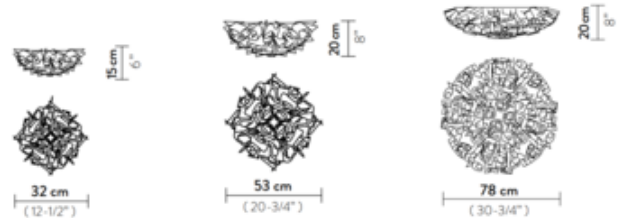

BRAND

Slamp

DESCRIPTION

Veli Wall/Ceiling Light, designed by Adriano Rachele, is like a tailor made dress, delicate and romantic. It gently amplifies light through the diffuser. Every individual bend is made of tone-on-tone printed, patented techno polymer. The bends are then collectively and seamlessly fit around a central cap, giving this piece a soft and original feel. Note: Chilli color available in medium size only.

Shown in: Opal

SHADE COLOR	Opal
BODY FINISH	N/A
WATTAGE	24W
DIMMER	Low Voltage Electronic
DIMENSIONS	20.75"W x 20.75"H x 8"D
BULB NOT INCLUDED	
LAMP	2 x Edison/Medium (E26)/12W/120V LED
 SPEC #	 SLP115643