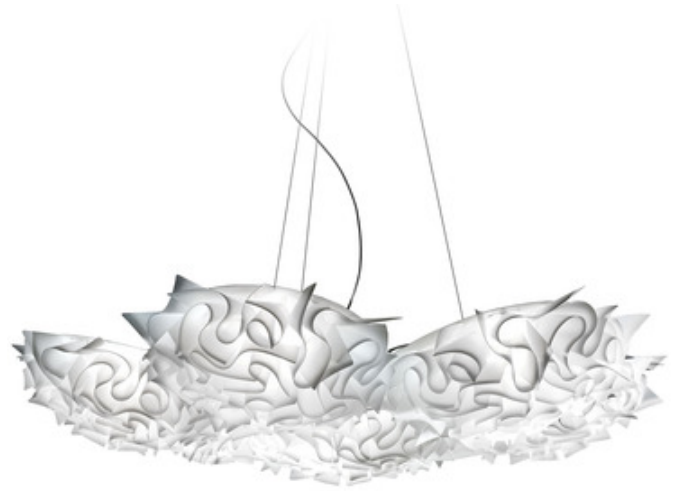

BRAND

Slamp

DESCRIPTION

Veli 7 Pendant is like a tailor-made dress, this piece is assembled entirely by hand of Opalflex. When installed it gently clothes and amplifies light through the Opal, Couture, Foliage, Plum, Charcoal, Prisma, Chilli, Celeste, and Russet, or metallic Copper, Gold or Silver. Canopy: 5.5 inch diameter. CE listed.

SHADE COLOR	N/A
BODY FINISH	Opal
WATTAGE	180W
DIMMER	Not Dimmable
DIMENSIONS	157"L x 51"W x 13.5"H
BULB NOT INCLUDED	
LAMP	9 x CF/Medium (E26)/20W/120V Compact Fluorescent

SPEC #

SLP115656

COMPANY

PROJECT