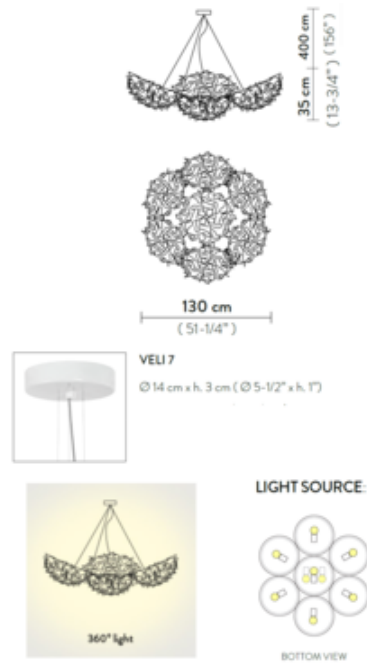

BRAND

Slamp

DESCRIPTION

Veli 7 Pendant is like a tailor-made dress, this piece is assembled entirely by hand of Opalflex. When installed it gently clothes and amplifies light through the Opal, Couture, Foliage, Plum, Charcoal, Prisma, Chilli, Celeste, and Russet, or metallic Copper, Gold or Silver. Canopy: 5.5 inch diameter. CE listed.

SHADE COLOR	N/A
BODY FINISH	Opal
WATTAGE	180W
DIMMER	Not Dimmable
DIMENSIONS	157"L x 51"W x 13.5"H
BULB NOT INCLUDED	
LAMP	9 x CF/Medium (E26)/20W/120V Compact Fluorescent

SPEC #

SLP115656

COMPANY

PROJECT