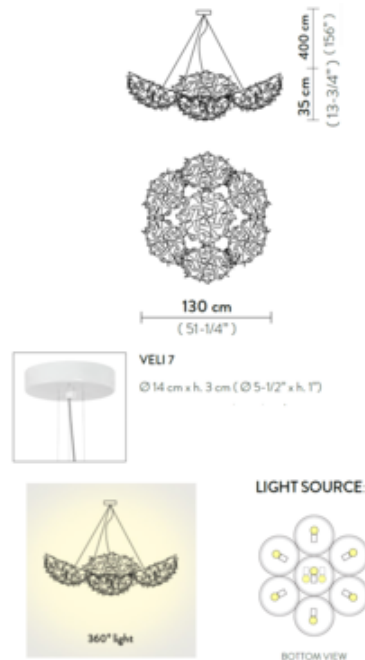

BRAND

Slamp

DESCRIPTION

Veli 7 Pendant is like a tailor-made dress, this piece is assembled entirely by hand of Opalflex. When installed it gently clothes and amplifies light through the Opal, Couture, Foliage, Plum, Charcoal, Prisma, Chilli, Celeste, and Russet, or metallic Copper, Gold or Silver. Canopy: 5.5 inch diameter. CE listed.

SHADE COLOR	N/A
BODY FINISH	Opal
WATTAGE	180W
DIMMER	Not Dimmable
DIMENSIONS	157"L x 51"W x 13.5"H
BULB NOT INCLUDED	
LAMP	9 x CF/Medium (E26)/20W/120V Compact Fluorescent

SPEC #

SLP115656

COMPANY

PROJECT