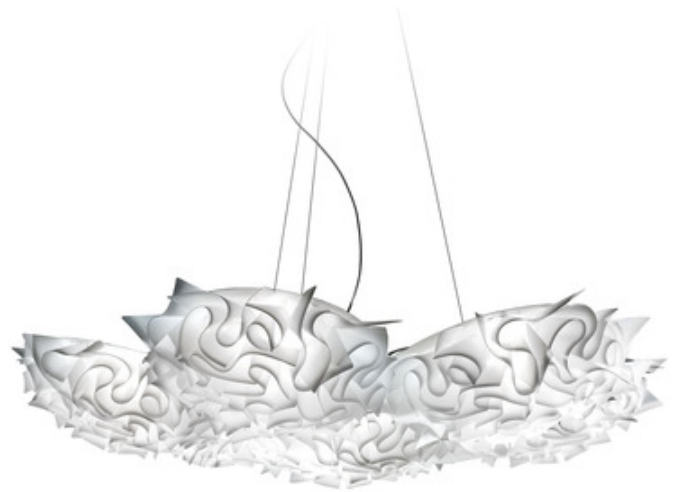

BRAND

Slamp

DESCRIPTION

Veli 7 Pendant is like a tailor-made dress, this piece is assembled entirely by hand of Opalflex. When installed it gently clothes and amplifies light through the Opal, Couture, Foliage, Plum, Charcoal, Prisma, Chilli, Celeste, and Russet, or metallic Copper, Gold or Silver. Canopy: 5.5 inch diameter. CE listed.

SHADE COLOR	N/A
BODY FINISH	Opal
WATTAGE	180W
DIMMER	Not Dimmable
DIMENSIONS	157"L x 51"W x 13.5"H
BULB NOT INCLUDED	
LAMP	9 x CF/Medium (E26)/20W/120V Compact Fluorescent

SPEC #

SLP115656

COMPANY

PROJECT