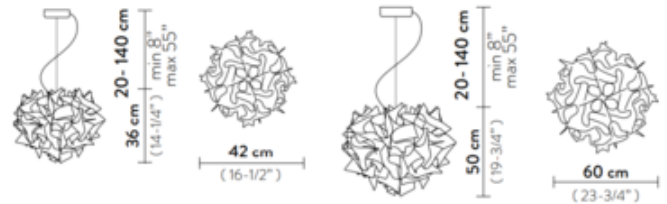

## Veli Suspension

SPEC #

SLP115662

**DESIGNER** Adriano Rachele  
**BRAND** Slamp

**DESCRIPTION**

The Veli Suspension, designed by Adriano Rachele is like a tailor-made dress. This piece is assembled entirely by hand. When installed it gently clothes and amplifies light through the Opal, Plum, Charcoal, or Prism Opalflex. Product is magnetic allowing easy removal for cleaning. Dome canopy in Chrome with transparent wire.

*Shown in: Chrome / Opal*

**SHADE COLOR** Opal  
**BODY FINISH** Chrome  
**WATTAGE** 24W  
**DIMMER** Standard 120V  
**DIMENSIONS** 16.5"W x 14.25"H  
**BULB NOT INCLUDED**  
**LAMP** 2 x Edison/Medium (E26)/12W/120V LED

*Technical Information*

**PRODUCT DIMENSIONS** Canopy: 4.75" diameter

**SPEC #** SLP115662

**LIGHT SOURCE:**

**BOTTOM VIEW**

**LIGHT SOURCE:**

**BOTTOM VIEW**

COMPANY	PROJECT	FIXTURE TYPE	APPROVED BY	DATE