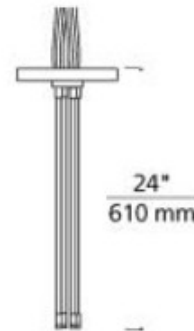

Kable Lite 4 Inch Dual Feed Round Canopy

Description:

A dual feed canopy is mounted to a wall or ceiling adjacent to the Kable Lite run. It can be used anywhere in the run. It brings power to the Kable Lite run from a remote dual feed transformer (sold separately). The low-voltage leads from the remote transformer are connected to the canopy leads inside the electrical box and the canopy mounts to the electrical box. The four leads from the canopy are 24 inches long and can be cut and bent in the field. To drop the kable lite system further down from the ceiling, add two pair of hardwire feeds (sold separately). 4 inch round canopy mounts to a standard 4 inch electrical box with round plaster ring (provided by electrician). Finish available in Chrome, Satin Nickel, Black or White. Black and White finish options have Chrome feeds. ETL listed. 4 inch diameter.

Shown in: Chrome

List Price: \$113.75
 Our Price: \$91.00

Shade Color: N/A
 Body Finish: Chrome
 Lamp: N/A
 Wattage: N/A
 Dimmer: N/A
 Dimensions: 24"L x 4"W

| | | | |
|----------------------------------|--|---------------|--------------------|
| Product Number: TLG 11568 | | | |
| Company: | | Fixture Type: | Date: Apr 20, 2018 |
| Project: | | Approved By: | |