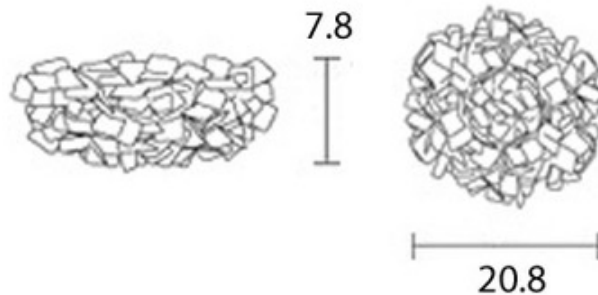

Product Number: SLP 1 15693			
Company:		Fixture Type:	Date: Apr 22, 2018
Project:		Approved By:	

#1940WL-CLIZIA-021H1-XXBK

Fax: (773) 883-6131

Phone: 866-954-4489

Address: 1718 W. Fullerton Ave. Chicago IL 60614

www.Lightology.com