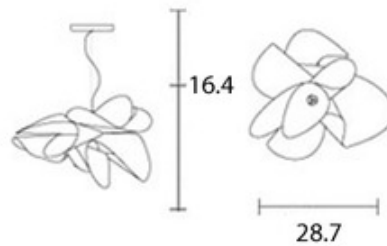

Etoile Pendant

Description:

Etoile Pendant features discs made of lentiflex in a prisma finish and is available in a small or large versions. Lamp temperature is warm white(2700K). ETL listed. Small: One 20 watt, 12 volt LED lamp is included. 28.7 inch width x 16.4 inch height x 28.7 inch diameter. Large: One 30 watt, 120 volt LED lamp is included. 35.4 inch width x 21.6 inch height x 35.4 inch diameter.

Shown in: White Plastic

List Price: \$1268.75
 Our Price: \$1015.00

Shade Color: N/A
 Body Finish: White Plastic
 Lamp: 3 x LED/20W/12V LED
 Wattage: 60W
 Dimmer: N/A
 Dimensions: 16.9"H x 28.7"W x 28.7"D

Technical Information

Luminous Flux: 1900 lumens
 Lumens/Watt: 95.00

Product Number: SLP115699			
Company:		Fixture Type:	Date: Apr 23, 2018
Project:		Approved By:	

#1940PD-ETOILE-029L1-XXPL

Fax: (773) 883-6131