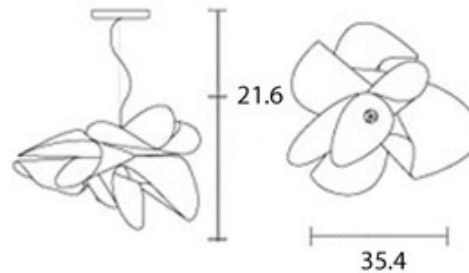

Etoile Pendant

Description:

Etoile Pendant features discs made of lentiflex in a prisma finish and is available in a small or large versions. Lamp temperature is warm white(2700K). ETL listed. Small: One 20 watt, 12 volt LED lamp is included. 28.7 inch width x 16.4 inch height x 28.7 inch diameter. Large: One 30 watt, 120 volt LED lamp is included. 35.4 inch width x 21.6 inch height x 35.4 inch diameter.

Shown in: White Plastic

List Price: \$1268.75
 Our Price: \$1015.00

Shade Color: N/A
 Body Finish: White Plastic
 Lamp: 3 x LED/20W/12V LED
 Wattage: 60W
 Dimmer: N/A
 Dimensions: 16.9"H x 28.7"W x 28.7"D

Technical Information

Luminous Flux: 1900 lumens
 Lumens/Watt: 95.00

Product Number: SLP115699			
Company:		Fixture Type:	Date: Apr 23, 2018
Project:		Approved By:	

#1940PD-ETOILE-029L1-XXPL

Fax: (773) 883-6131