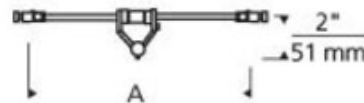

Product Number: TLG11584			
Company:		Fixture Type:	Date: Mar 24, 2018
Project:		Approved By:	

#2002KA-PIVOT-001H1-00CH

Fax: (773) 883-6131

Phone: 866-954-4489

Address: 1718 W. Fullerton Ave. Chicago IL 60614

www.Lightology.com