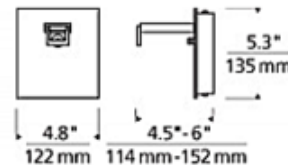

# Ensu Halogen Wall Bracket

SHOWN WITH ALINA PENDANT  
(PENDANT SOLD SEPARATELY)

Shown in: Satin Nickel

List Price: \$137.50  
Our Price: \$110.00

Shade Color: N/A  
Body Finish: Satin Nickel  
Lamp: 1 x JC/GY6.35 (bipin)/12V Halogen  
Wattage: N/A  
Dimmer: Incandescent  
Dimensions: 5.3"H x 4.8"W x 4.5"D

**Description:**

Ensu Halogen Wall Bracket lets you turn any Tech Lighting low voltage Freejack pendant into a wall sconce. Available in Antique Bronze, Chrome or Satin Nickel finish. The integrated telescoping arm accommodates any pendant up to 7.5 inches in diameter. The wall canopy can be mounted to either a 4 inch square electrical box with round plaster ring or an octagonal electrical box, not included. Includes low voltage electronic transformer, dimmable per manufacturer with a standard incandescent dimmer. ETL listed. 4.8 inch width x 5.3 inch height x 4.5 to 6 inch depth. Freejack pendant sold separately.