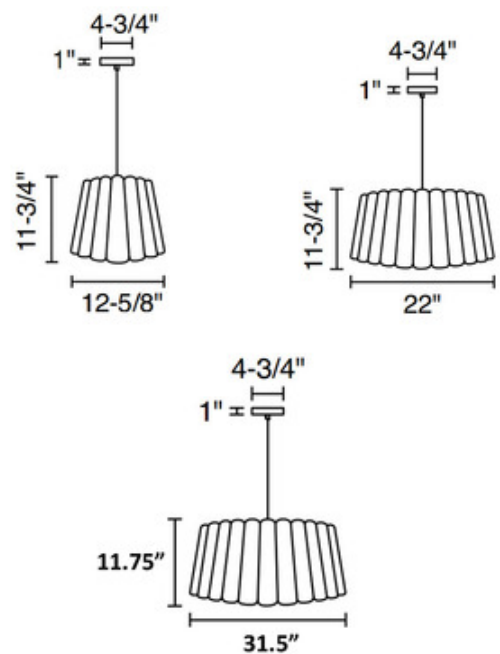

COMPANY	PROJECT	FIXTURE TYPE	APPROVED BY	DATE