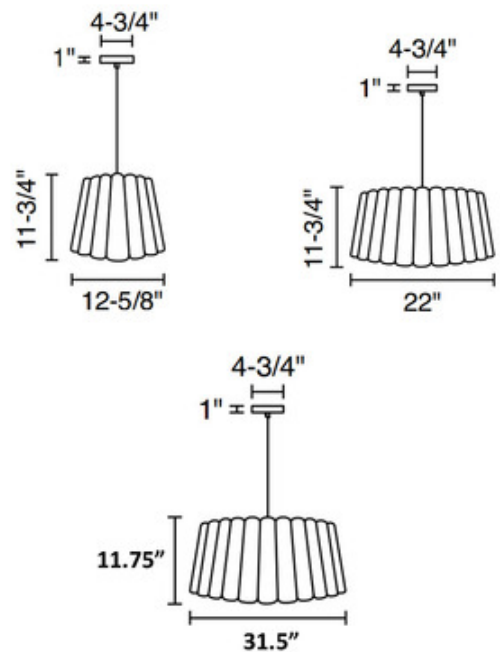

COMPANY	PROJECT	FIXTURE TYPE	APPROVED BY	DATE