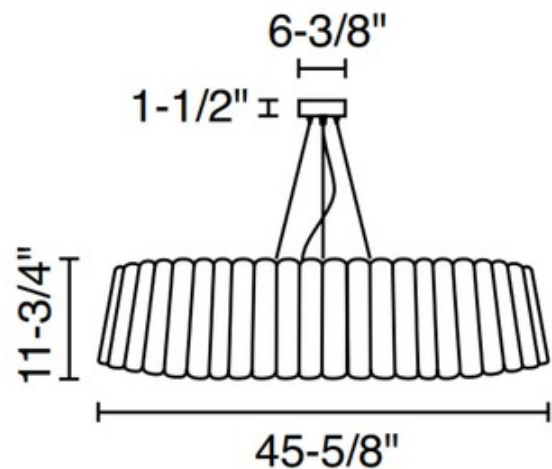

BRAND

WEP by Bruck Lighting

DESCRIPTION

The Renata Round Pendant is a work of art for your living space. A two sided wood veneer section is fused with a malleable center panel for strength and flexibility. The natural recycled wood is complimented by a natural Argentinian lamb's wool inner shade for superior absorption. Ships fully assembled.

SHADE COLOR	Ash Outer / Yellow Inner
BODY FINISH	N/A
WATTAGE	53W
DIMMER	Standard 120V
DIMENSIONS	12.6"W x 11.7"H
BULB NOT INCLUDED	
LAMP	1 x A19/Medium (E26)/53W/120V Incandescent 1 x A19/Medium (E26)/120V LED