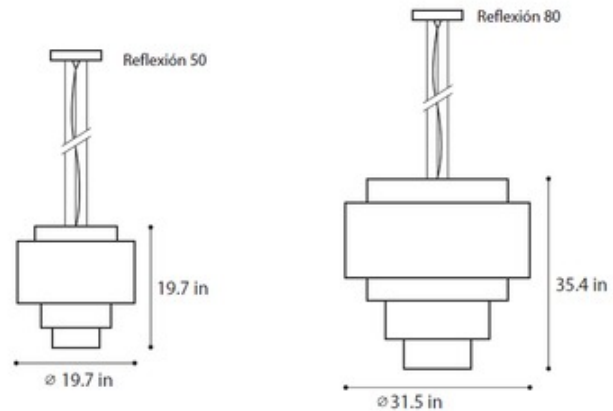

Reflexion Suspension

Designer: Nancy Robbins

Description:

Reflexion 50 and 80 suspension comes with an off-white or white cotton shade with white canopy finish. Available in small (Reflexion 50) and large (Reflexion 80) size. Small requires four 60 watt, 120 volt, A19 incandescent lamps, not included. Large requires five 100 watt, 120 volt A19 medium base incandescent lamps, not included. General light distribution. Small includes 6 foot adjustable clear cord. Large includes 10 foot adjustable clear cord. Small: 19.7 inch diameter x 19.7 inch height. Large: 31.5 inch diameter x 35.4 inch height. UL listed.

Shown in: White / Off White

List Price: \$1257.50
Our Price: \$1006.00

Shade Color: Off White
Body Finish: White
Lamp: 4 x A19/Medium (E26)/60W/120V Incandescent
 4 x A19/Medium (E26)/120V LED
Wattage: 240W
Dimmer: Incandescent
Dimensions: 19.7"H x 19.7"W