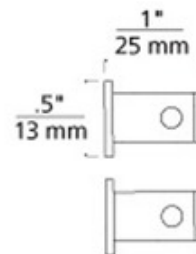

# Kable Lite Wall Turn

**Description:**

Wall standoffs attach to surface to make simple turns. Includes insulating tubing to cover where cables cross. Finish in Satin Nickel or Chrome. Sold as a pair. ETL listed. 0.5W x 0.5H x 1L.

Shown in: Chrome

List Price: \$58.75  
 Our Price: \$47.00

Shade Color: N/A  
 Body Finish: Chrome  
 Lamp: N/A  
 Wattage: N/A  
 Dimmer: N/A  
 Dimensions: 1"L x 0.5"H x 0.5"W

Product Number: <b>TLG11771</b>			
Company:		Fixture Type:	Date: Apr 22, 2018
Project:		Approved By:	