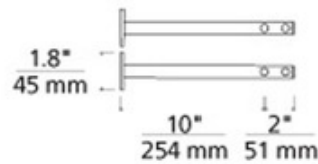

# Kable Lite Outside Rigger

**Description:**

The Outside Rigger attaches to the wall to secure cables 12 inches from the wall at 2 inch cable separation. Use when a wall to wall installation is impractical and the ceiling is not accessible. Not field-cutttable. Sold as a pair. Finishing Satin Nickel or Chrome. ETL listed. 1.8W x 1.8H x 12L.

Shown in: Chrome

List Price: \$117.50  
 Our Price: \$94.00

Shade Color: N/A  
 Body Finish: Chrome  
 Lamp: N/A  
 Wattage: N/A  
 Dimmer: N/A  
 Dimensions: 12"L x 1.8"H x 1.8"W

Product Number: <b>TLG11774</b>			
Company:		Fixture Type:	Date: Apr 19, 2018
Project:		Approved By:	