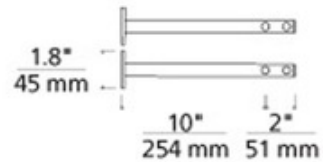

**BRAND**

Visual Comfort Modern

**DESCRIPTION**

The Outside Rigger attaches to the wall to secure cables 12 inches from the wall at 2 inch cable separation. Use when a wall to wall installation is impractical and the ceiling is not accessible. Not field-cuttable. Sold as a pair. Finish in Satin Nickel. ETL listed.

SHADE COLOR	N/A
BODY FINISH	Chrome
WATTAGE	N/A
DIMMER	N/A
DIMENSIONS	12"L x 1.8"W x 1.8"H
LAMP	N/A

SPEC #

TLG11774

COMPANY

PROJECT

FIXTURE TYPE

APPROVED BY

DATE