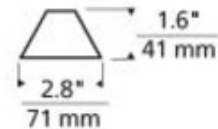

BRAND

Visual Comfort Modern

DESCRIPTION

Cone Glass Shield Accessory is a colored frosted cone glass shade available in Frost. Includes optional cone louver lens holder. Can hold up to two lenses or louvers and MR16 of up to 50 watts, sold separately. 2.8 inch diameter x 1.6 inch height.

| | |
|-------------|---------------|
| SHADE COLOR | Amber |
| BODY FINISH | N/A |
| WATTAGE | N/A |
| DIMMER | N/A |
| DIMENSIONS | 2.8"W x 1.6"H |
| LAMP | N/A |

SPEC # TLG11788

| COMPANY | PROJECT | FIXTURE TYPE | APPROVED BY | DATE |
|---------|---------|--------------|-------------|------|
| | | | | |