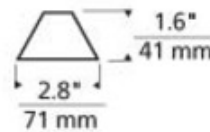

Cone Glass Shield Accessory

Description:

Cone Glass Shield Accessory is a colored frosted cone glass shade available in Amber or Frost. Includes optional cone louver lens holder. Can hold up to two lenses or louvers and MR16 of up to 50 watts, sold separately. 2.8 inch diameter x 1.6 inch height.

Shown in: Amber

List Price: \$60.00
 Our Price: \$48.00

Shade Color: Amber
 Body Finish: N/A
 Lamp: N/A
 Wattage: N/A
 Dimmer: N/A
 Dimensions: 1.6"H x 2.8"W

Product Number: TLG11788			
Company:		Fixture Type:	Date: Apr 24, 2018
Project:		Approved By:	