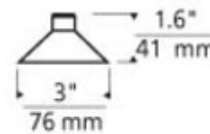

Product Number: TLG11793			
Company:		Fixture Type:	Date: Apr 20, 2018
Project:		Approved By:	

#2002AC-LILWOK-003XX-OOBK

Fax: (773) 883-6131

Phone: 866-954-4489

Address: 1718 W. Fullerton Ave. Chicago IL 60614

www.Lightology.com