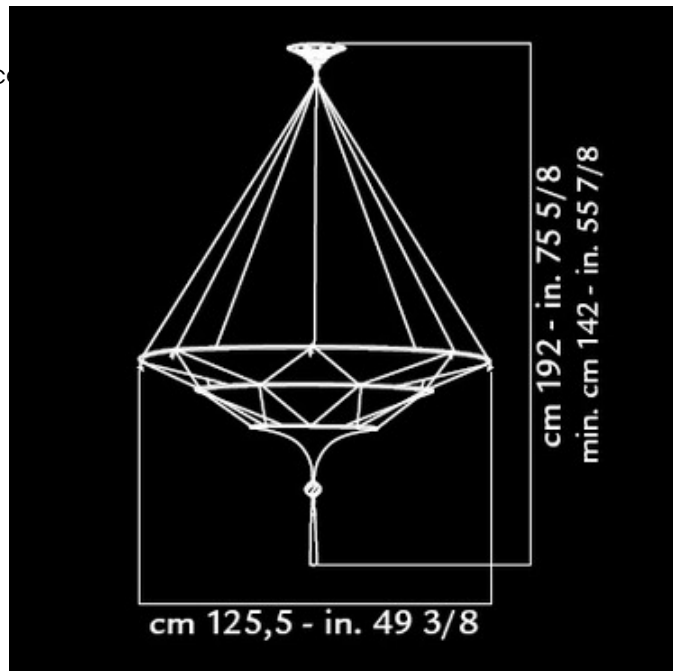

Scheherazade 3 Tier Herbarium Suspension

Designer: Mariano Fortuny

Description:

Sheherazade 3 tier suspension in herbarium silk with green or brown painting comes with a brass finish and a dark brown canopy is a stylistic Turkish-Venetian motif. Available with geometric or floral patterns as well as plain ivory silk. One A19, 100 W incandescent lamp included. Hand made in Italy. 49 3/8 W x 21 3/8 H x 75 5/8 L.

Shown in: Brass / Green Herbarium

List Price: \$9437.50
Our Price: \$6417.50

Shade Color: Green Herbarium
Body Finish: Brass
Lamp: 1 x A19/Medium (E26)/72W/120V Incandescent
Wattage: 72W
Dimmer: Incandescent
Dimensions: 75.625"L x 21.375"H x 49.375"W