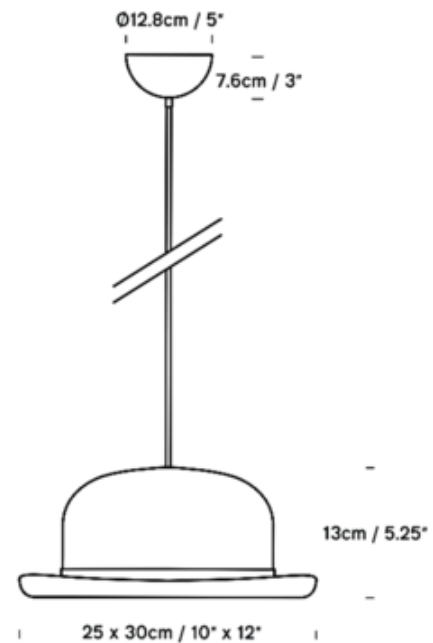

BRAND

Innermost

DESCRIPTION

The Jeeves Pendant was designed as a playful take on lighting with a real sense of cultural identity. Features an outer Black wool shade with an inner anodized aluminum gold lining and Black canopy.

Shown in: Black / Black / Gold

SHADE COLOR	Black / Gold
BODY FINISH	Black
WATTAGE	5W
DIMMER	Standard 120V
DIMENSIONS	12"W x 5.25"H x 19"D
BULB NOT INCLUDED	
LAMP	1 x JCD/G9/5W/120V LED

Technical Information

PRODUCT DIMENSIONS Cable Length: 157.5" Black Braided

SPEC #

INN119235

COMPANY

PROJECT

FIXTURE TYPE

APPROVED BY

DATE