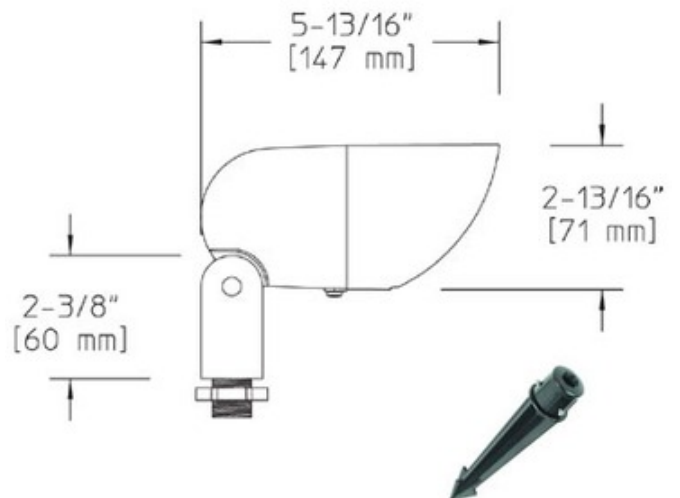

**BRAND**

Hadco by Signify

**DESCRIPTION**

BL5016 7 Watt 24 or 36 Degree Narrow Flood LED Aluminum Bullyte with Mounting Stake is fabricated from die cast marine grade aluminum alloy with fully adjustable swivel arm with vibration proof locking teeth and fully adjustable double gasketed shroud. Thermoset polyester powdercoat finish in Black or Bronze. Clear tempered glass affixed at 10 degree angle for natural cleaning. Includes 1.4 inch diameter x 9.5 inch length S7 PVC stake with integral .5 inch NPS fitter. Optional junction box accessories available, sold separately. One 7 watt 24 degree beam angle GU5.3 MR16 EnduraLED lamp included. Available with 3000K Warm White color temperature. Available in a 24 degree narrow flood beam spread option. Pre-wired with 3 foot pigtail of 18-2 AWG wire. Includes low voltage quick connector LVC3 for easy hook up to the low voltage supply cable not included. 2.8 inch diameter x 5.8 inches long. ETL listed for wet locations. Note: Required remote transformer and optional mounting accessories sold separately.

Shown in: Bronze

<b>SHADE COLOR</b>	N/A
<b>BODY FINISH</b>	Bronze
<b>WATTAGE</b>	7W
<b>DIMMER</b>	Low Voltage Magnetic
<b>DIMENSIONS</b>	5.8"L x 2.8"W
<b>INTEGRATED LED MODULE</b>	
<b>LAMP</b>	1 x MR16/GU5.3 (bipin)/7W/12V LED

*Technical Information*

<b>LAMP COLOR</b>	3000K
<b>BEAM ANGLE</b>	24°

**SPEC #** HAD119287

COMPANY	PROJECT	FIXTURE TYPE	APPROVED BY	DATE